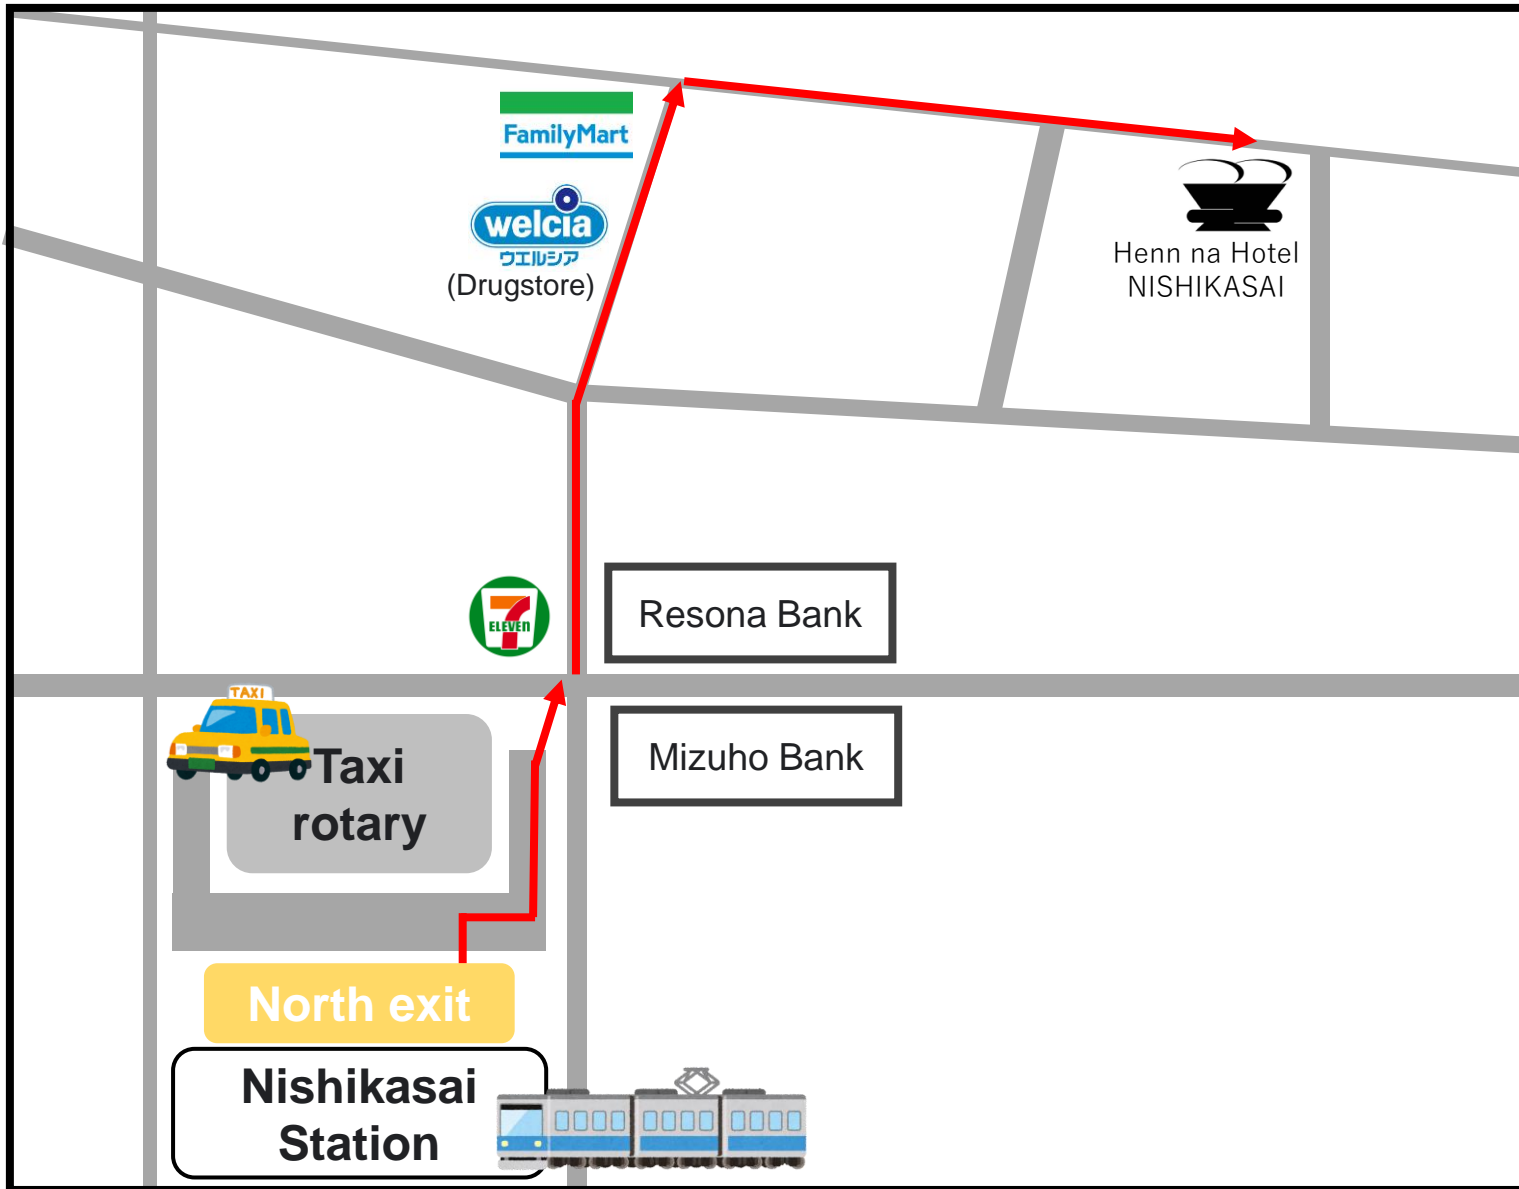

# Henn na Hotel Tokyo Nishikasai from Nishikasai Station

① From the north exit of Nishikasai Station (on the left after exiting the ticket gate), go straight on the road on the right side of Seven-Eleven. 

② Turn right at the end. (Family Mart on the left)   
Go straight and you will see Henn na Hotel Tokyo Nishikasai on your right.

Arrived in  
about  
3 minutes on  
foot!